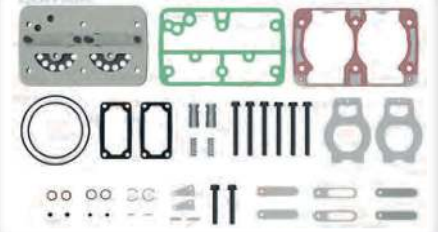

B12045008

DESCRIPTION

VALVE PLATE KIT, COMPRESSOR

OEM NO