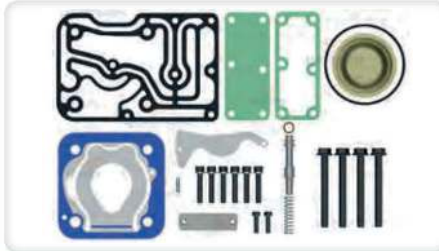

B12061003

OEM NO

5000793615

**B12075011**

DESCRIPTION

COMPLETE CYLINDER HEAD, COMPRESSOR

OEM NO

**B12075012**