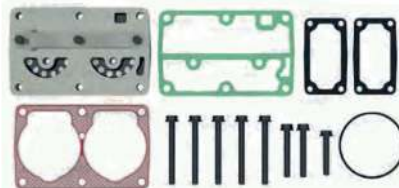

B12065004

DESCRIPTION

VALVE PLATE KIT, COMPRESSOR

OEM NO