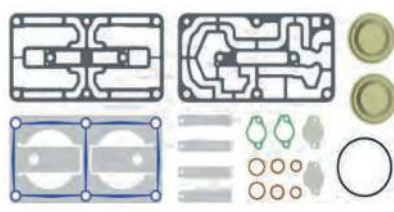

B12015080

DESCRIPTION

REPAIR KIT, COMPRESSOR

OEM NO