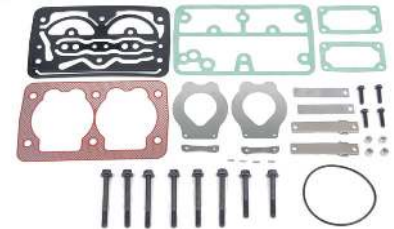

B12035041

DESCRIPTION

REPAIR KIT, COMPRESSOR

OEM NO