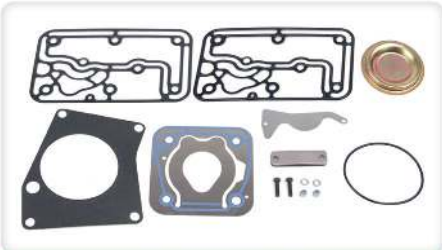

B12015044

DESCRIPTION

REPAIR KIT, COMPRESSOR

OEM NO