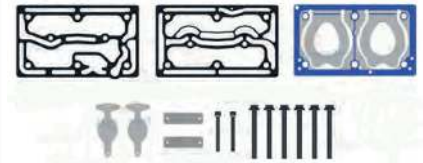

B12035075

DESCRIPTION

REPAIR KIT, COMPRESSOR

OEM NO