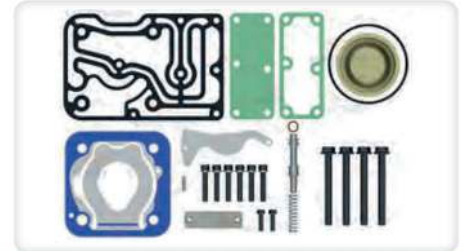

B12075013

DESCRIPTION

REPAIR KIT, COMPRESSOR

OEM NO