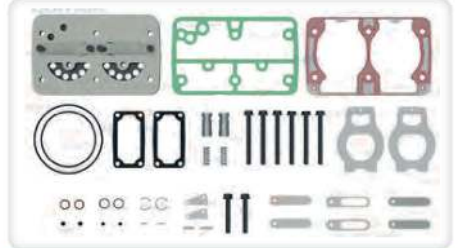

OEM NO

**B12045007**

DESCRIPTION

COMPLETE CYLINDER HEAD, COMPRESSOR

OEM NO

**B12045008**

DESCRIPTION

VALVE PLATE KIT, COMPRESSOR