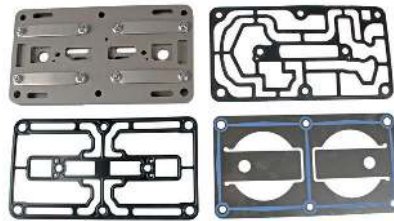

B12011038

OEM NO

4711303715

**B12015076**

DESCRIPTION

VALVE PLATE

OEM NO

**B12015077**