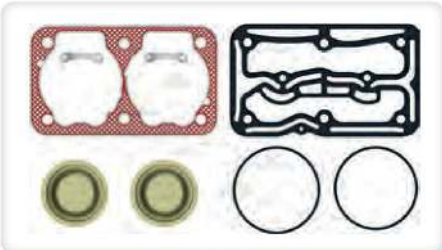

B12015048

DESCRIPTION

REPAIR KIT, COMPRESSOR

OEM NO

0001308915