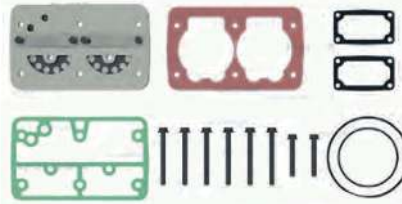

B12031005

OEM NO

85000118

85006118

**B12035037**

DESCRIPTION

COMPLETE CYLINDER HEAD, COMPRESSOR

OEM NO