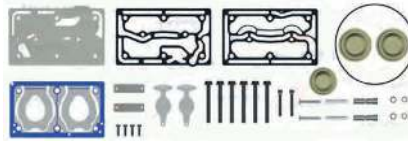

70330056

20775224

**B12035073**

DESCRIPTION

COMPLETE CYLINDER HEAD, COMPRESSOR

OEM NO

**B12035074**

DESCRIPTION