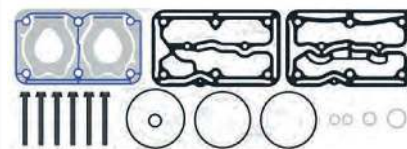

DESCRIPTION

COMPLETE CYLINDER HEAD, COMPRESSOR

OEM NO

0011302515

**B12015051**

DESCRIPTION

REPAIR KIT, COMPRESSOR

OEM NO